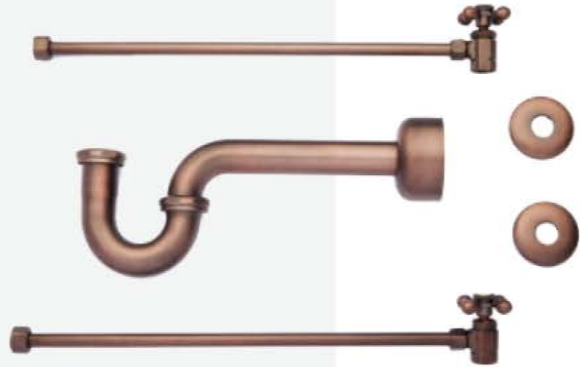

Sink Supply Kits

KBIS-038XL

Lavatory water supply kit, with 1-1/4" x 13" P Trap ,
5/8" OD Com x 1/2" FIP angle stops, 16" tubes