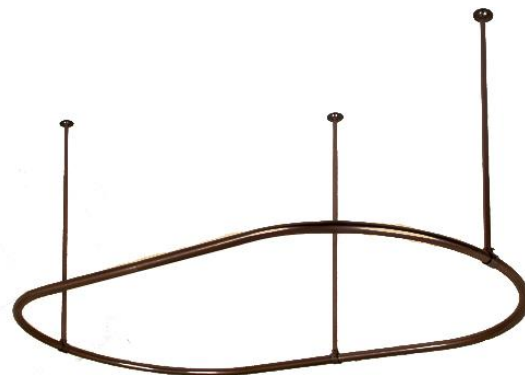

Half-Oval Shower Curtain Rod
 1"OD Brass Tube
 MSC-R67-1
 Size : 30"x30" . 36"x36"
 Price : xxx

- Different Finish to suit for your bathroom.
- Different Material of Shower Curtain Rods.

Shower Curtain Rod

Corner Shower Curtain Rod

1"OD Brass Tube

PCH-1212

Size : 12"x12" . 27"x66" . 30"x60" . 36"x36"
48"x48" . 48"x60" . 48"x72"

Price : xxx

Neo Angle Shower Rod

1"OD Brass Tube

Size : 36"x48"x36" . 18 1/2"x26"x18 1/2" . 30"x24"x
48"x48"x48" . 36"x16"x36" . 36"x48"x36"

Price : xxx

Oval Shower Curtain Rod

1"OD Brass Tube

MSC-39R~41R

Size : 30"x48" . 30"x54" . 30"x60" . 30"x72"
36"x48" . 36"x54" . 36"x60" . 36"x72"

Price : xxx

KBIS CO., LTD.

www.homewares.com.tw

Bath Accessories by Series BBA-Q Series

Toilet Brush Holder

BBA-Q37
Price : xxx

Tumbler Holder

BBA-27
Price : xxx

Single Towel Bar

BBA-Q24
Price : xxx

Towel Shelf